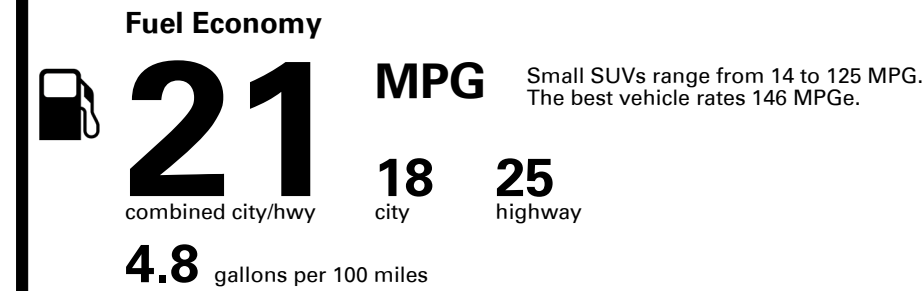

TOTAL PRICE: \$73,905.00

EPA DOT Fuel Economy and Environment

Gasoline Vehicle

You spend \$6,250
more in fuel costs over 5 years
compared to the average new vehicle.

Annual fuel cost \$2,950

Fuel Economy & Greenhouse Gas Rating (tailpipe only)