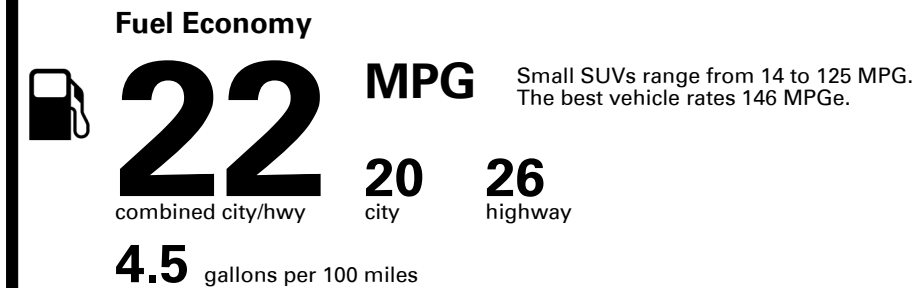

SOLD TO: PA702 SHIPPED TO: PA702
 GENESIS OF CONSHOHOCKEN
 1200 RIDGE PIKE
 CONSHOHOCKEN PA 19428

VIN: 5NMMFDTB6TH063189	EXTERIOR COLOR: MAUNA RED	INTERIOR/SEAT COLOR: SEVILLA RED/OBSIDIAN
MODEL: U0452A45	PORT OF ENTRY: MA	TRANSPORT: TRUCK
EMISSIONS: This vehicle is certified to meet emission requirements in all 50 states		ACCESSORY WEIGHT: 17 lbs./ 8 kgs.

Inland Freight & Handling : \$1,495.00

TOTAL PRICE: \$62,850.00

EPA DOT Fuel Economy and Environment

Gasoline Vehicle

You spend \$5,750
more in fuel costs over 5 years
 compared to the average new vehicle.