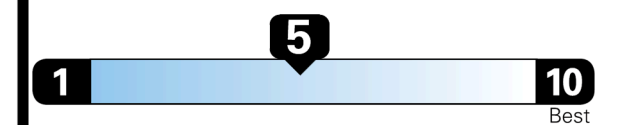

Fuel Economy & Greenhouse Gas Rating (tailpipe only)