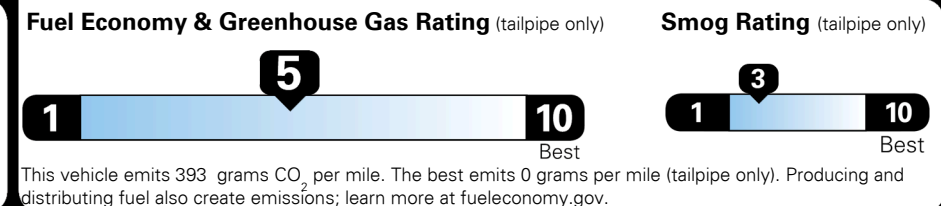

Manufacturer's Suggested Retail Price: $41,500.00

ADDED FEATURES:

- *HALLASAN GREEN(MDY) Paint $575.00
- *Sport Prestige Package: $4,200.00
  - 19-inch Sport Alloy Wheels
  - Leather Seating Surfaces
  - Dark Chrome Grille & Daylight Opening Trim
  - Sport Aluminum Trim
  - Wide Sunroof
  - Lexicon® Premium Audio
  - Ventilated Front Seats
  - Parking Distance Warning - Forward & Reverse
  - Rain-Sensing Wipers
  - Wireless Device Charging
  - Power-folding ECM Outside Mirrors w/ Genesis Logo Puddle Lamps

Accessories

- *Reversible Cargo Tray $160.00

Inland Freight & Handling : $1,125.00

TOTAL PRICE: $47,560.00

110 A 1273QANIAR

SOLD TO: PA709 SHIPPED TO: PA709
GENESIS OF WEST CHESTER
1360 WILMINGTON PIKE
WEST CHESTER PA 19382

VIN: KMTG34TA4PU124746	ENGINE: G4KLN077410	EXTERIOR COLOR: HALLASAN GREEN	INTERIOR/SEAT COLOR: OBSIDIAN BLACK W/ RED
MODEL: R0422A45	PORT OF ENTRY: PH	TRANSPORT: TRUCK	ACCESSORY WEIGHT: 15 lbs./ 7 kgs.

EMISSIONS:
This vehicle is certified to meet emission requirements in all 50 states

EPA DOT Fuel Economy and Environment

Gasoline Vehicle

Fuel Economy

23 MPG
combined city/hwy

20 city
28 highway

4.3 gallons per 100 miles

Compact Cars range from 18 to 83 MPG. The best vehicle rates 132 MPGe.

You spend $4,000
more in fuel costs over 5 years compared to the average new vehicle.

Annual fuel cost $2,400

Actual results will vary for many reasons, including driving conditions and how you drive and maintain your vehicle. The average new vehicle gets 28 MPG and costs $8,000 to fuel over 5 years. Cost estimates are based on 15,000 miles per year at $ 3.65 per gallon. MPGe is miles per gasoline gallon equivalent. Vehicle emissions are a significant cause of climate change and smog.

fueleconomy.gov

Calculate personalized estimates and compare vehicles

GOVERNMENT 5-STAR SAFETY RATINGS

This vehicle has not been rated by the government for overall vehicle score, frontal crash, side crash or rollover risk.

Source: National Highway Traffic Safety Administration (NHTSA).
www.safercar.gov or 1-888-327-4236

Manufacturer's suggested retail price includes manufacturer's recommended pre-delivery service. Gasoline license and title fees state and local taxes and dealer installed options and accessories are not included in the manufacturer's suggested retail price. This label has been affixed to this vehicle by Genesis Motor America, pursuant to the requirements of 15 U.S.C. 1231 et seq. which prohibits its removal or alteration prior to delivery to the ultimate purchaser.