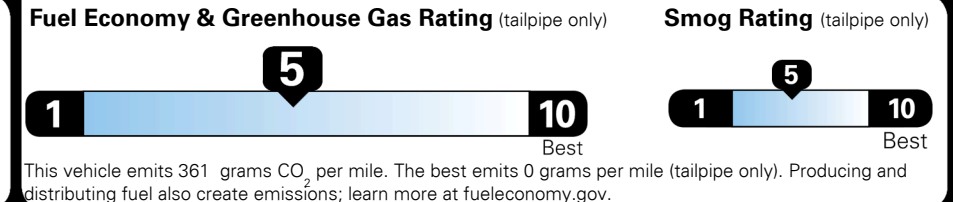

- Carpeted Floor Mats

Full Tank of Gas

GENESIS WARRANTY

- 5-year/60,000-mile New Vehicle Warranty*
- 10-year/100,000-mile Powertrain Warranty*
- 7-year/Unlimited-mile Anti-perforation Warranty*
- Limited warranties, see dealer for details

Manufacturer's Suggested Retail Price: $54,150.00

ADDED FEATURES:

- *MAKALU GRAY(NCM) Paint $575.00
- *Advanced Package $4,700.00
  - 19-inch Alloy Wheels
  - Matte Finish Wood Trim
  - Ventilated Front Seats
  - Power Rear Sunshades
  - 3-Zone Climate Control
  - Power Trunk
  - Lexicon® Premium Audio
  - Panoramic Sunroof

Accessories

- *Cargo Tray, Reversible $160.00
- *First Aid Kit $45.00
- *Mudguards $140.00

SOLD TO: FL713
GENESIS OF NAPLES
6780 AIRPORT RD N
NAPLES FL 34109

SHIPPED TO: FL713

VIN: KMTGB4SC1RU206359	ENGINE: G4KRPA581833	EXTERIOR COLOR: MAKALU GRAY	INTERIOR/SEAT COLOR: OBSIDIAN BLACK/OBSIDIAN
MODEL: S1422A45	PORT OF ENTRY: BR	TRANSPORT: TRUCK	ACCESSORY WEIGHT: 0 lbs./ 0 kgs.

EMISSIONS:
This vehicle is certified to meet emission requirements in all 50 states

Inland Freight & Handling : $1,195.00

TOTAL PRICE: $60,965.00

222 A 2214HGRAND 31

EPA DOT Fuel Economy and Environment

Gasoline Vehicle

Fuel Economy

25 MPG
combined city/hwy

22 MPG
city

30 MPG
highway

4.0 gallons per 100 miles

Large Cars range from 14 to 140 MPG. The best vehicle rates 140 MPGe.

You spend $3,250
more in fuel costs over 5 years
compared to the average new vehicle.

Annual fuel cost $2,600

Actual results will vary for many reasons, including driving conditions and how you drive and maintain your vehicle. The average new vehicle gets 28 MPG and costs $9,750 to fuel over 5 years. Cost estimates are based on 15,000 miles per year at $ 4.30 per gallon. MPGe is miles per gasoline gallon equivalent. Vehicle emissions are a significant cause of climate change and smog.

fueleconomy.gov

Calculate personalized estimates and compare vehicles

GOVERNMENT 5-STAR SAFETY RATINGS

This vehicle has not been rated by the government for overall vehicle score, frontal crash, side crash or rollover risk.

Source: National Highway Traffic Safety Administration (NHTSA).
www.safercar.gov or 1-888-327-4236

Manufacturer's suggested retail price includes manufacturer's recommended pre-delivery service. Gasoline license and title fees state and local taxes and dealer installed options and accessories are not included in the manufacturer's suggested retail price. This label has been affixed to this vehicle by Genesis Motor America, pursuant to the requirements of 15 U.S.C. 1231 et seq. which prohibits its removal or alteration prior to delivery to the ultimate purchaser.