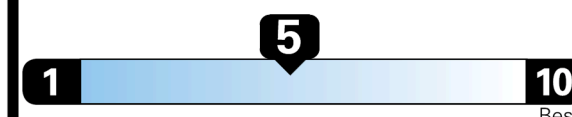

Fuel Economy & Greenhouse Gas Rating (tailpipe only)