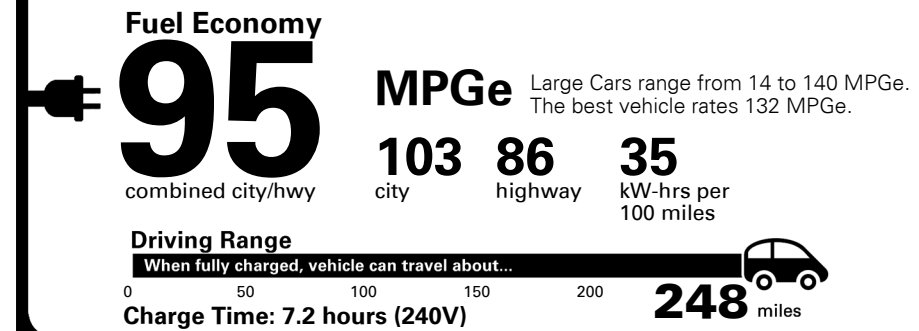

MODEL: W0422AEZ	PORT OF ENTRY: PH	TRANSPORT: TRUCK	ACCESSORY WEIGHT: 6 lbs./ 3 kgs.
---------------------------	-----------------------------	----------------------------	--

EMISSIONS:
This vehicle meets emissions requirements in all 50 states and is a CARB certified Zero Emission

TOTAL PRICE: \$61,035.00

72 A 0743QMORNI

EPA DOT Fuel Economy and Environment

Electric Vehicle

You save \$4,250
in fuel costs over 5 years compared to the average new vehicle.

Annual fuel cost \$750

Fuel Economy & Greenhouse Gas Rating (tailpipe only)