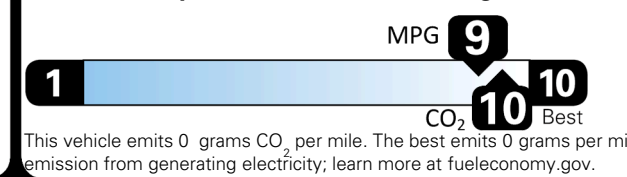

Inland Freight & Handling : \$1,495.00

TOTAL PRICE: \$58,565.00

96 A 1176RCC

EPA DOT Fuel Economy and Environment

Fuel Economy

100 MPGe Small SUVs range from 14 to 125 MPGe. The best vehicle rates 146 MPGe.

107 93 34
combined city/hwy city highway kW-hrs per 100 miles

Driving Range
When fully charged, vehicle can travel about... **282** miles

Charge Time: 9.2 hours (240V)

You save \$4,250
in fuel costs over 5 years compared to the average new vehicle.

Annual fuel cost \$850

Fuel Economy & Greenhouse Gas Rating (tailpipe only)

Smog Rating (tailpipe only)

Actual results will vary for many reasons, including driving conditions and how you drive and maintain your vehicle. The average new vehicle gets 29 MPG and costs \$8,500 to fuel over 5 years. Cost estimates are based on 15,000 miles per year at \$0.17 per kW-hr. MPGe is miles per gasoline gallon equivalent. Vehicle emissions are a significant cause of climate change and smog.