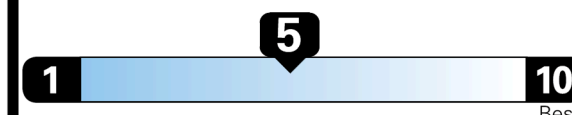

2023 GV70 AWD 2.5T SPORT PRESTIGE

THE GENESIS EXPERIENCE

- 3 Yr / 36K Complimentary Maintenance
- 3 Yr / 36K Complimentary Service Valet *
- 3 Yr Complimentary Map Care ·
- Complimentary Genesis Connected Services *
- * Exclusions may apply, see retailer for details

STANDARD FEATURES:

ADVANCED SAFETY TECHNOLOGY

- Forward Collision-Avoidance Assist
- Lane Keeping Assist
- Lane Following Assist
- Blind-Spot Collision Avoidance-Assist
- Rear Cross-Traffic Collision Avoidance-Assist
- Highway Driving Assist
- Smart Cruise Control w/ Stop & Go
- Intelligent Speed Limit Assist
- Driver Attention Warning
- High Beam Assist
- Rearview Camera w/Dynamic Guidelines
- Parking Distance Warning - Reverse
- Safe Exit Assist
- Tire Pressure Monitoring System & Temp Spare

POWERTRAIN TECHNOLOGY

- 2.5L Inline 4 Turbo GDI (300 HP / 311 lb.-ft)
- 8-speed Automatic Transmission

EXTERIOR

- 18-inch Alloy Wheels
- Power Hands-Free Smart Liftgate w/ Auto Open
- Heated Outside Mirrors w/ Turn-Signal Indicator
- Towing Pre-Wiring

INTERIOR & CONVENIENCE

- Leatherette Seating Surfaces
- Power Driver's Seat with 4-Way Power Lumbar
- Power Front Passenger Seat
- Heated Front Seats
- 60/40 2nd Row Folding Seats

MULTIMEDIA & TECHNOLOGY

- Navigation System w/ 14.5" HD Screen
- 8" Digital Cluster + Analog Gauges

MULTIMEDIA & TECHNOLOGY(cont.)

- AM/FM/SiriusXM Radio®/HD Radio®
- Apple CarPlay (TM) & Android Auto (TM)
- Wireless Device Charger
- Fingerprint Authentication System
- Genesis Connected Services

Additional Standard Features

- Carpeted Floor Mats

Full Tank of Gas

GENESIS WARRANTY