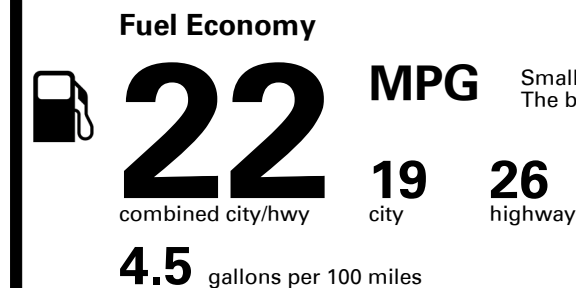

## EPA DOT Fuel Economy and Environment

Gasoline Vehicle

Small SUVs range from 14 to 129 MPG. The best vehicle rates 132 MPGe.

**You spend \$4,500**  
**more in fuel costs over 5 years**  
 compared to the average new vehicle.